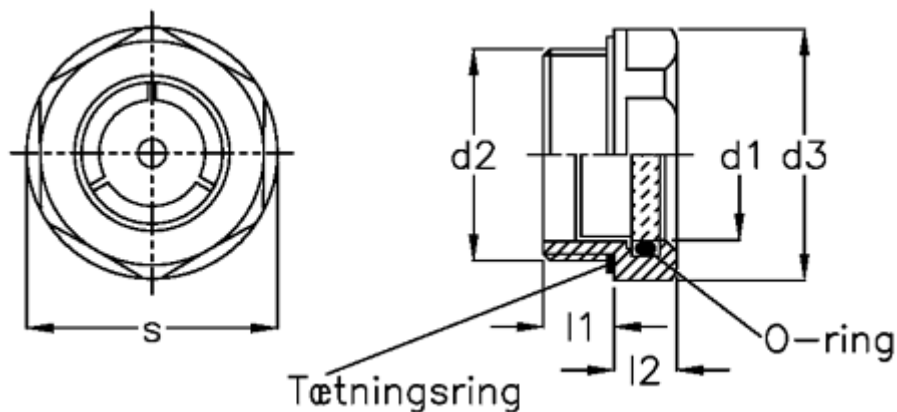

Data Sheet

Article number: 2074324M3315BS

Description: E+G Oil level sight glass GN 743-24-M33x1.5-BS

Measures

d1	= 24
d2	= M33x1.5
d3	= 40
l1	= 11
l2	= 8.5
Max pressure	= -
Max vacuum mbar	= -
s	= 36